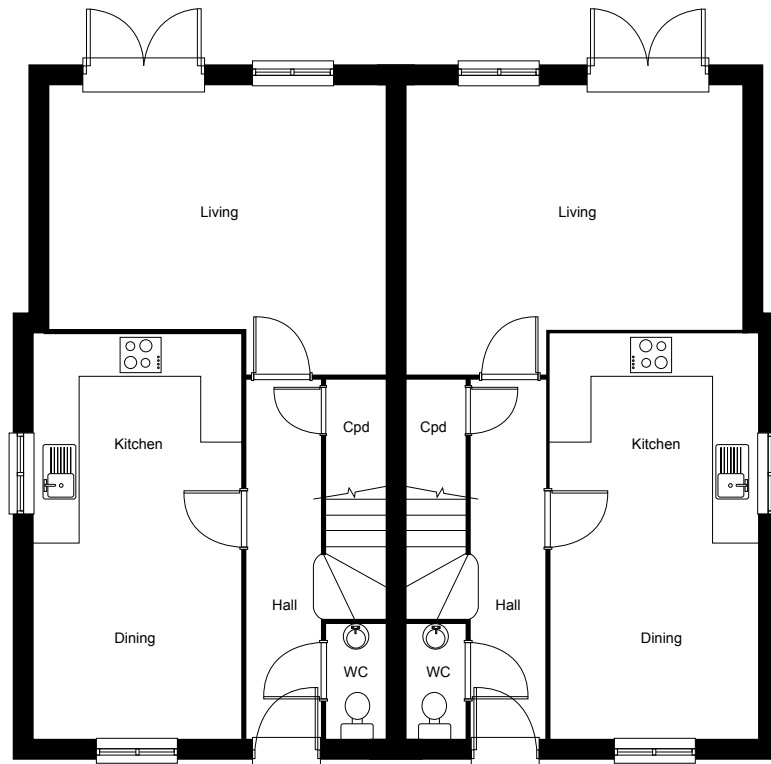

PLOT 12 & 13
LITTLE WOOD & HEDGEROWS
1059 square feet

| | Metres |
|----------------|-------------|
| Entrance Hall | |
| Kitchen/Dining | 5.98 x 3.06 |
| Living Room | 4.14 x 4.97 |
| Utility Room | |
| Cloakroom | |
| Master Bedroom | 3.68 x 4.03 |
| En Suite | |
| Bedroom Two | 4.19 x 2.65 |
| Bedroom Three | 3.18 x 2.25 |
| Study | |

These lovely 3 bedroom semi-detached houses offer open plan living space, good size bedrooms and a garage.

GROUND FLOOR

FIRST FLOOR